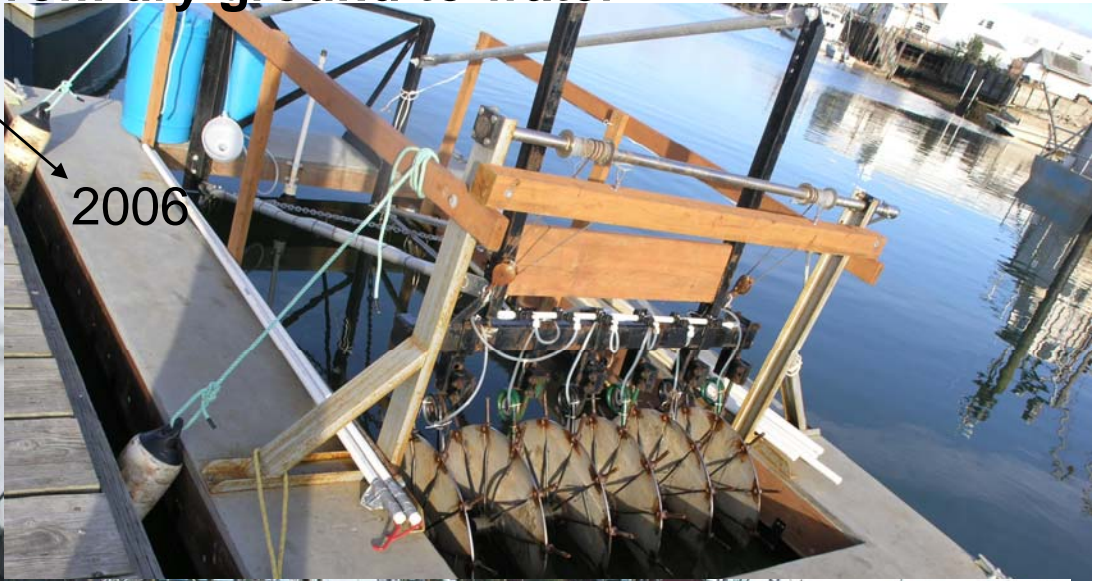

Burrowing shrimp

Spikewheel injection transition from dry ground to water

2005

2006

Injection speed pushed with
16' 40hp "Run-about"
– 0.5 to 2 knots