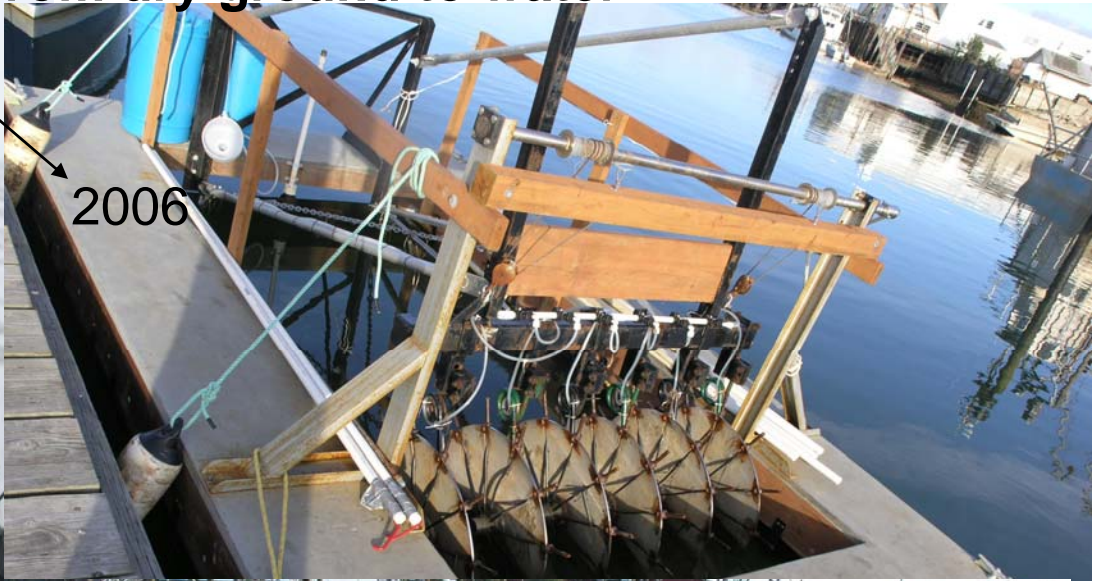

# Burrowing shrimp

# Spikewheel injection transition from dry ground to water

2005

2006

Injection speed pushed with  
16' 40hp "Run-about"  
– 0.5 to 2 knots